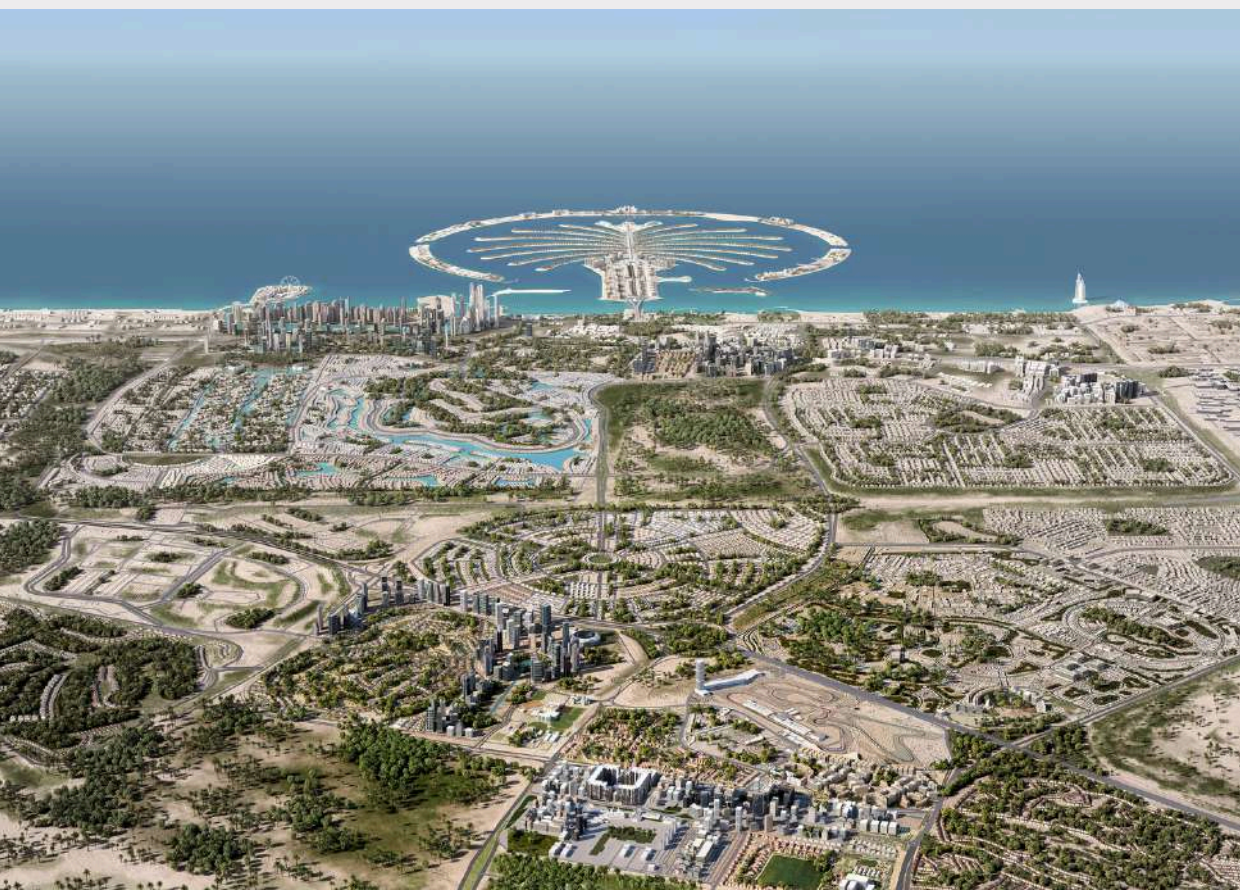

Dubai South, Dubai, UAE

HAO Architects: Casa Grand
Deira Islands, Dubai, UAE

Gulfland + Tonino Lamborghini : Tower
Uzbekistan

Taking conceptual visualization to the next level

Podium facilities: Water Kneip Therapy
Dubai, UAE

Japanese meditation garden

Masterplan rendering
Dubai South properties.

Dubai masterplan

collaborating in creating and producing large scale renders (30k resolution) that reflect reality and precision, this helps in showcasing large scale masterplanning.

Bringing commercial areas to life.

Azizi Venice - Commercial Area

Dubai South, UAE

Azizi Venice Community
Dubai South, UAE

Azizi Venice - Community Entrance Gate Concept
Dubai South, UAE

This specific render was also used for advertising through-out Dubai Airports Terminal 1.

Beach Waterfront

Azizi Venice - Beach Waterfront
Dubai South, UAE

Azizi Venice - Commercial Area
Dubai South, UAE

Azizi Venice - Swimming pool concept
Dubai South, UAE

Large-scale high resolution rendering.
Panoramic visualization expertise.