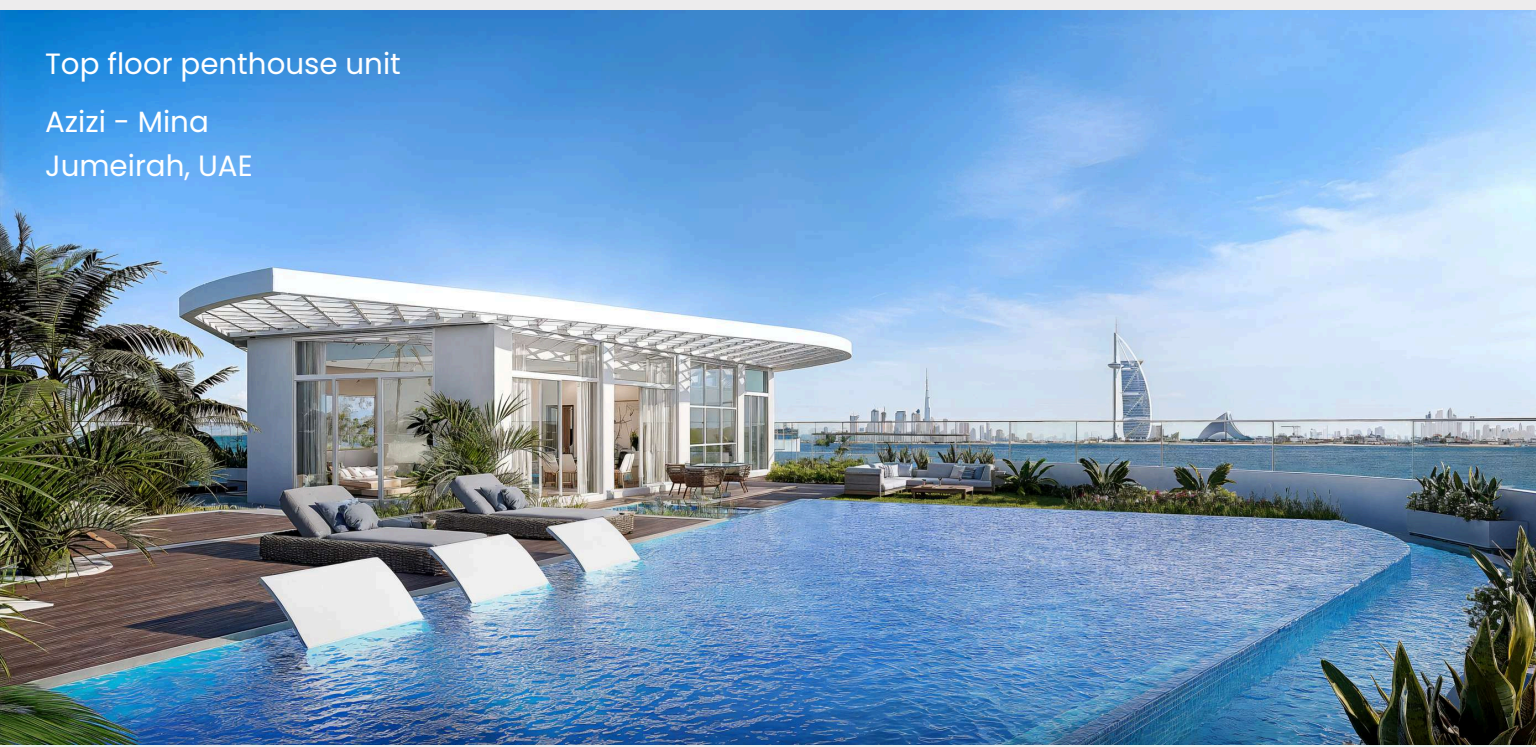

Top floor penthouse unit

Azizi - Mina

Jumeirah, UAE