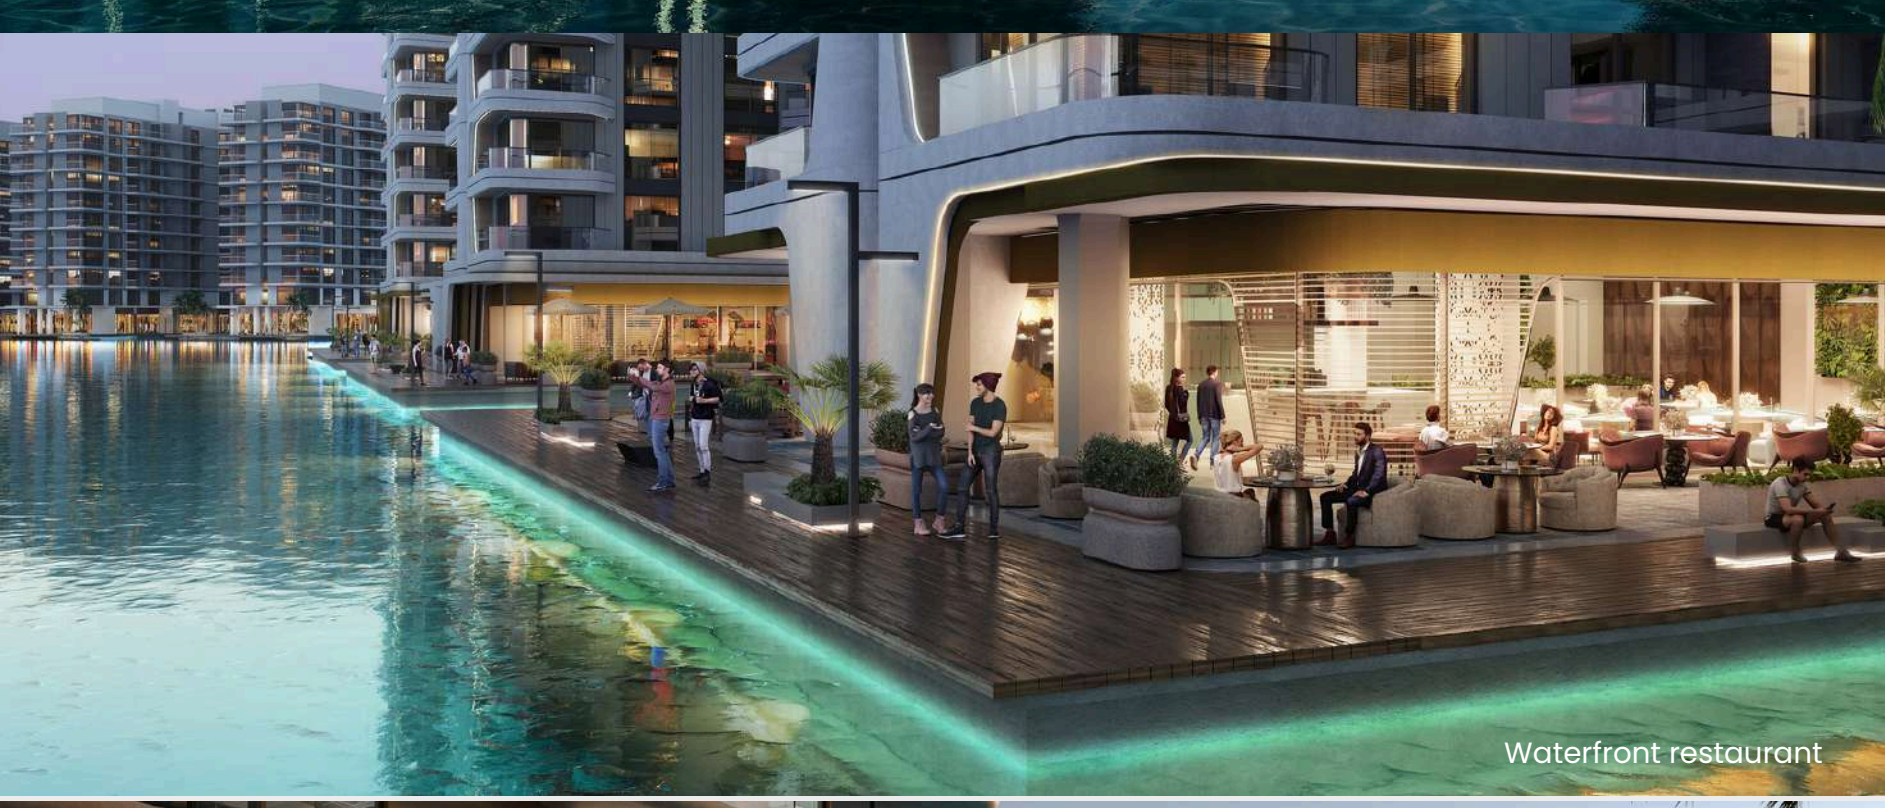

Bringing commercial areas to life.

Azizi Venice - Commercial Area

Dubai South, UAE

Azizi Venice Community
Dubai South, UAE

Azizi Venice - Community Entrance Gate Concept
Dubai South, UAE

This specific render was also used for advertising through-out Dubai Airports Terminal 1.

Azizi Venice Community
Dubai South, UAE

Fully 3D modelled and rendered by
Jagat Mahay for this upcoming
luxury villa community in Dubai
South.

Azizi Venice - Beach Waterfront
Dubai South, UAE

Waterfront restaurant

Beach Waterfront

Azizi Venice - Beach Waterfront
Dubai South, UAE

Azizi Venice - Commercial Area
Dubai South, UAE

Azizi Venice - Swimming pool concept
Dubai South, UAE

Large-scale high resolution rendering.
Panoramic visualization expertise.