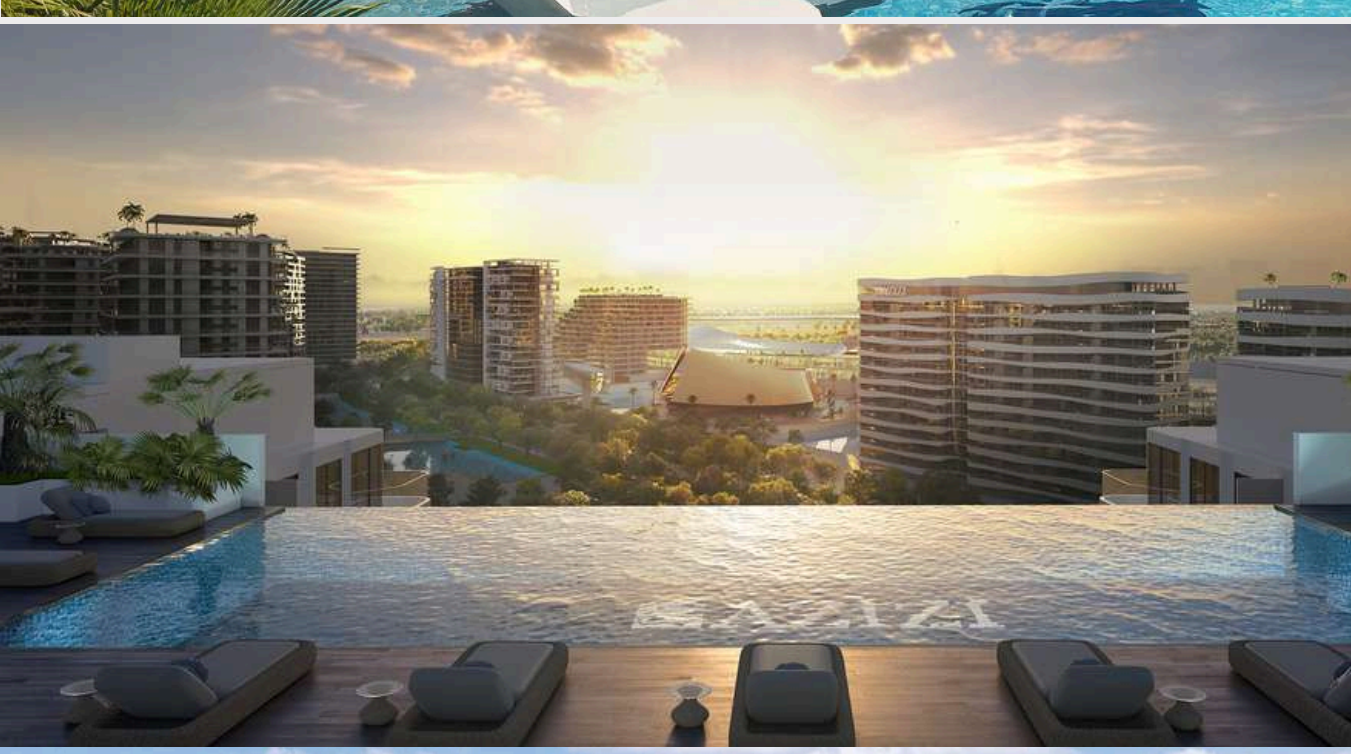

Azizi Venice Community
Dubai South, UAE

Fully 3D modelled and rendered by
Jagat Mahay for this upcoming
luxury villa community in Dubai
South.

Azizi Venice - Beach Waterfront
Dubai South, UAE

Waterfront restaurant

Beach Waterfront

Azizi Venice - Beach Waterfront
Dubai South, UAE

Azizi Venice - Commercial Area
Dubai South, UAE

Azizi Venice - Swimming pool concept
Dubai South, UAE

Large-scale high resolution rendering.
Panoramic visualization expertise.